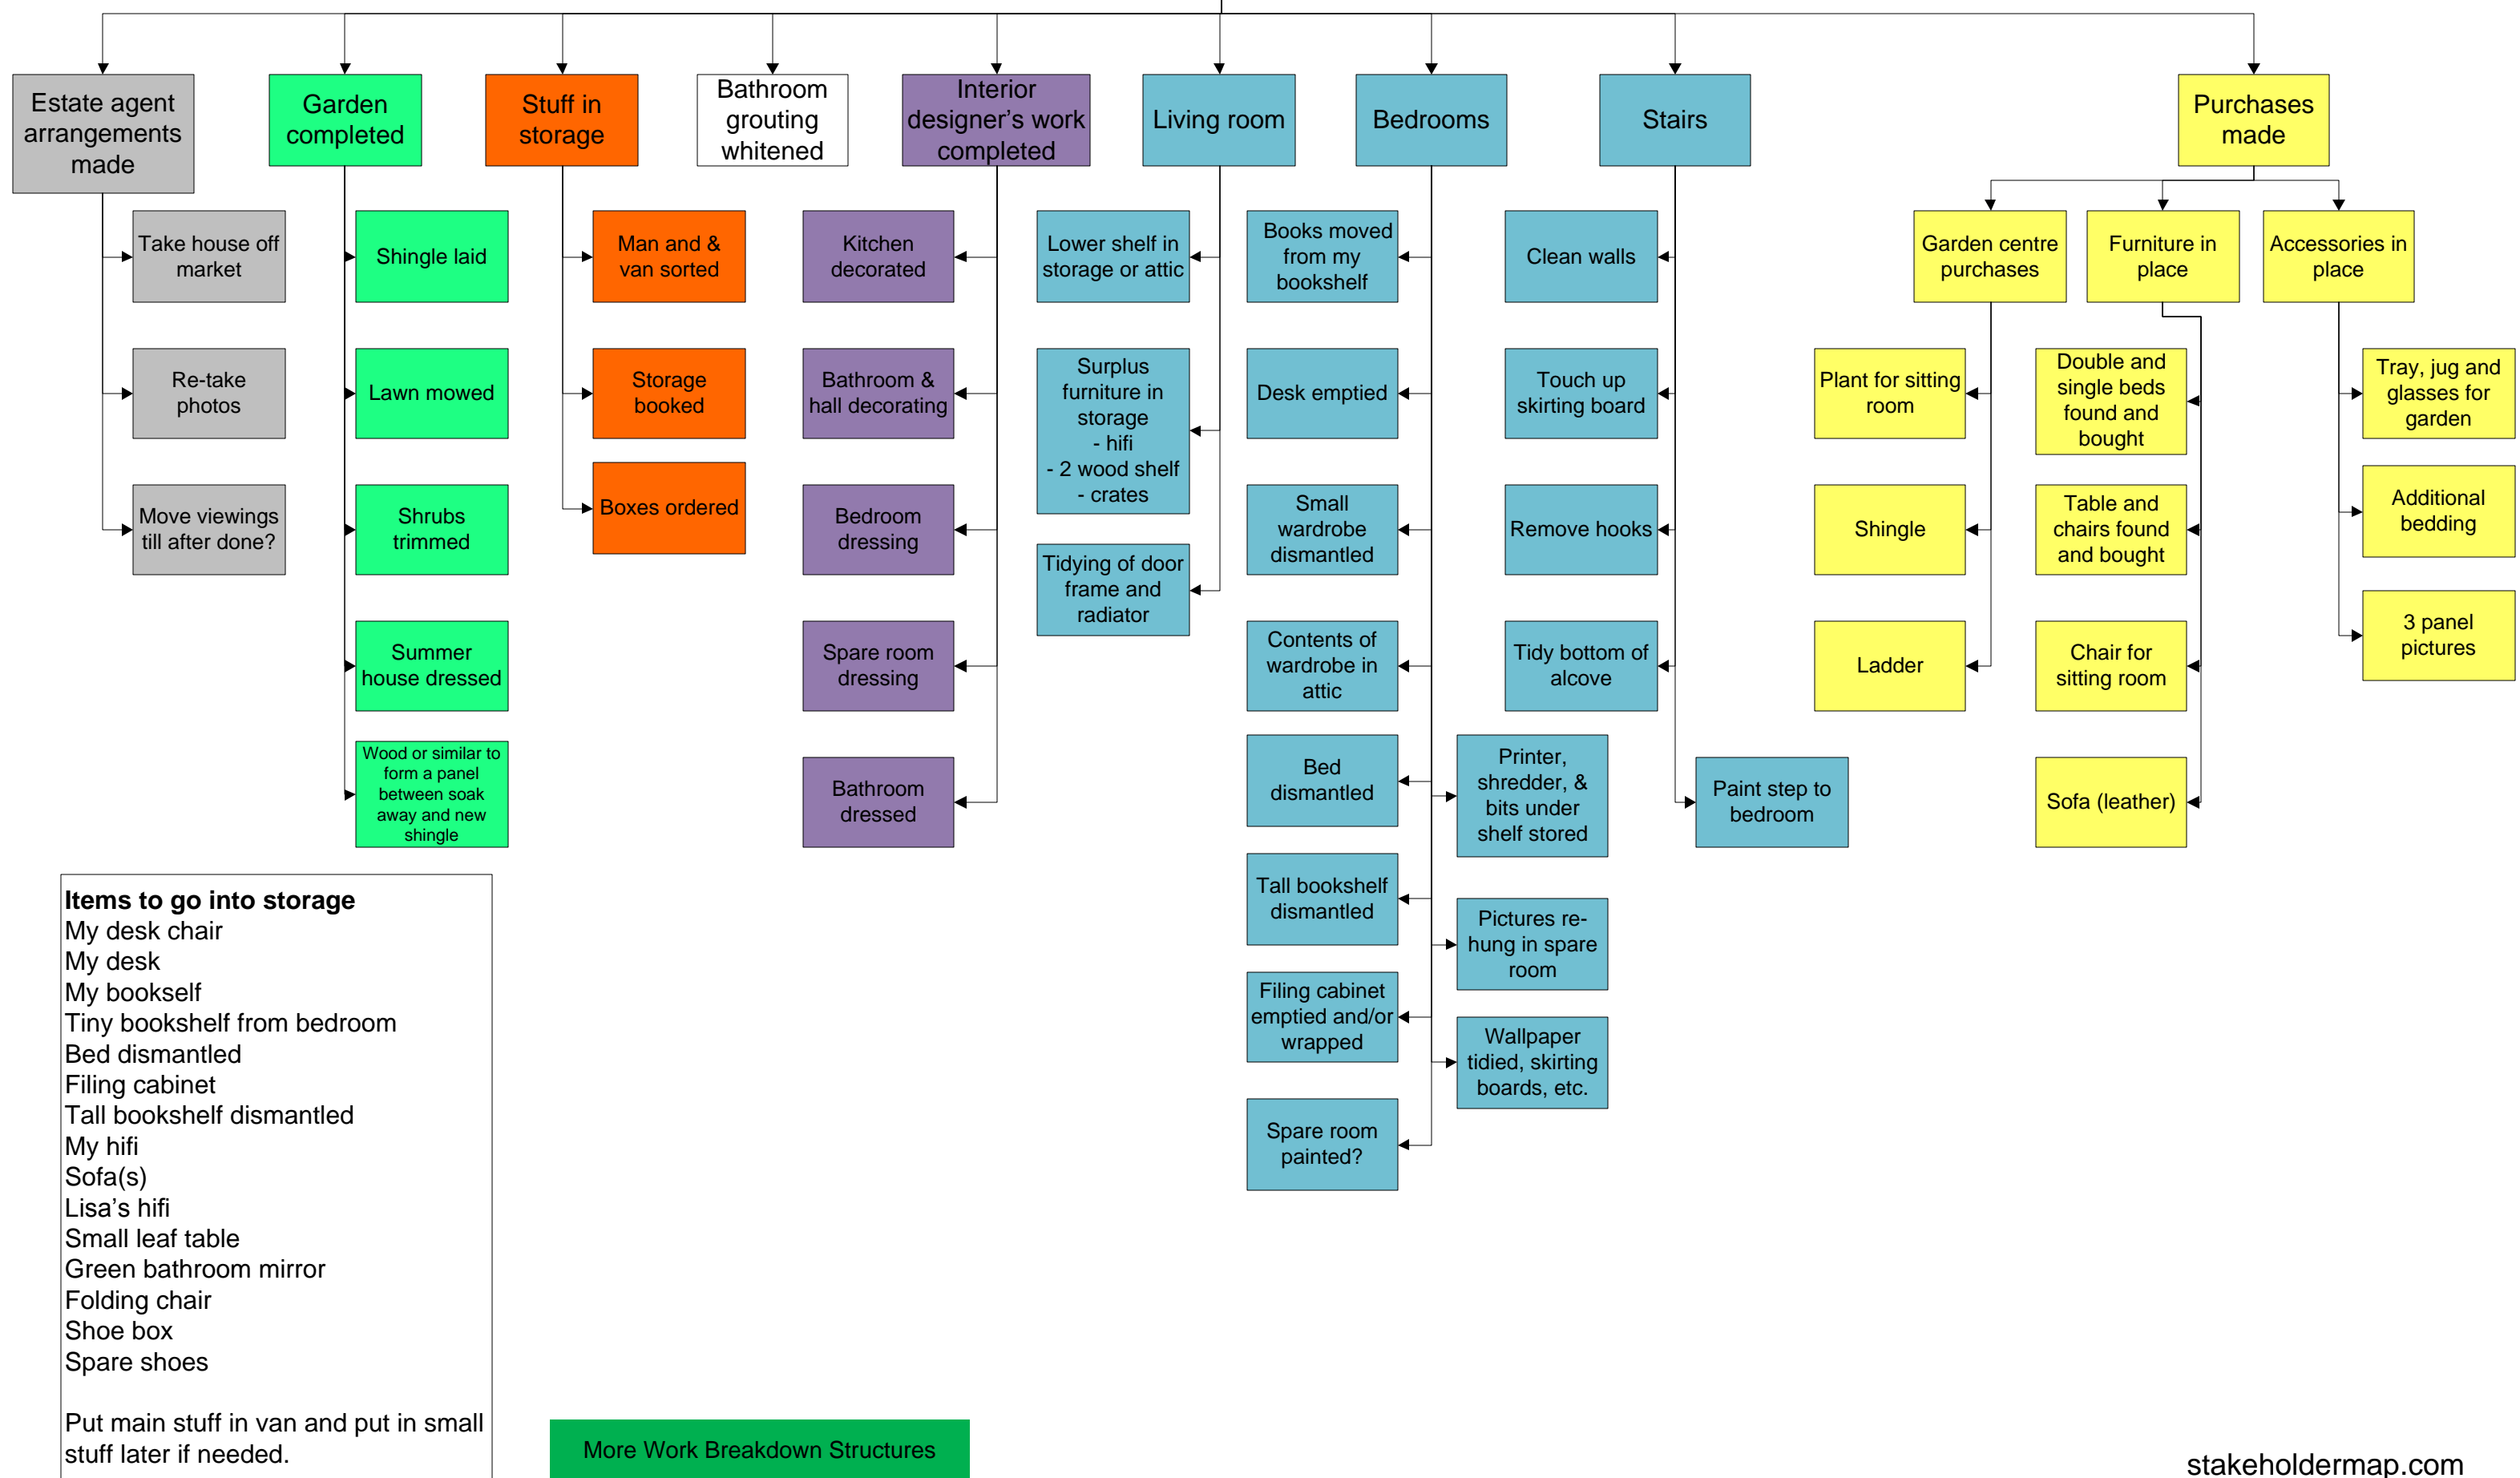

House ready for first viewing

- Items to go into storage**
- My desk chair
  - My desk
  - My bookshelf
  - Tiny bookshelf from bedroom
  - Bed dismantled
  - Filing cabinet
  - Tall bookshelf dismantled
  - My hifi
  - Sofa(s)
  - Lisa's hifi
  - Small leaf table
  - Green bathroom mirror
  - Folding chair
  - Shoe box
  - Spare shoes
- Put main stuff in van and put in small stuff later if needed.

More Work Breakdown Structures